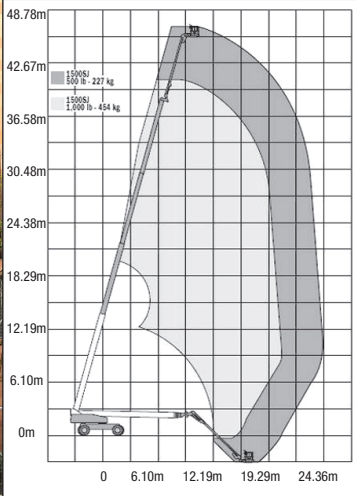

### JLG 1500SJ

Specification	Metric	Imperial
Working Height	47.55m	156ft
Platform Height	45.72m	150ft
Max Outreach	24.38m	80ft
SWL (Restricted)	454kg	1000lb
SWL (Unrestricted)	227kg	500lb
Length (Stowed)	13.11m	43ft
Width Axles (Extended)	3.81m	12ft 6in
Width Axles (Retracted)	2.49m	8ft 2in
Height (Stowed)	3.05m	10ft
Weight	21,772kg	48,000lb
Power Source	Diesel	
Gradeability	22°	