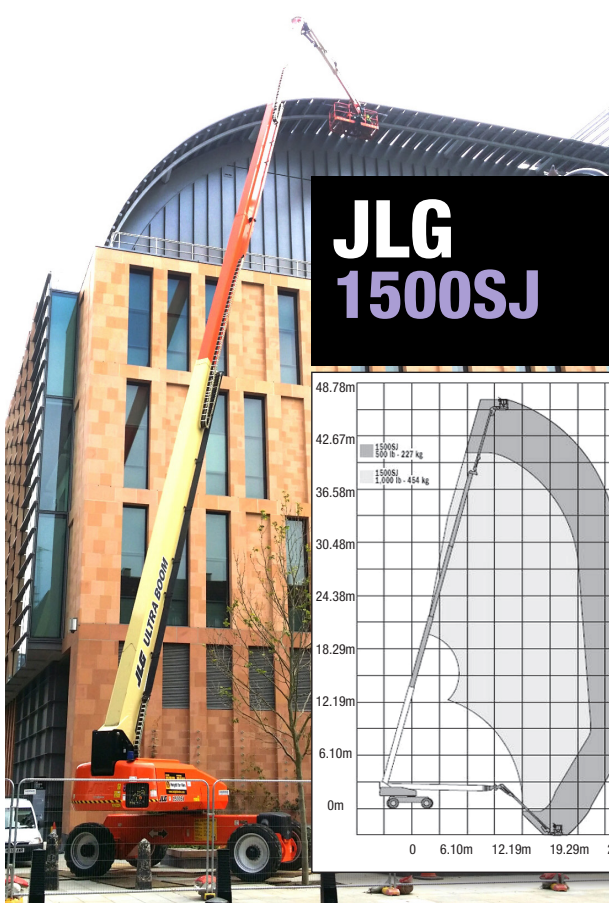

# SUPER BOOM

## JLG 1500SJ

### JLG 1500SJ

Specification	Metric	Imperial
Working Height	47.55m	156ft
Platform Height	45.72m	150ft
Max Outreach	24.38m	80ft
SWL (Restricted)	454kg	1000lb
SWL (Unrestricted)	227kg	500lb
Length (Stowed)	13.11m	43ft
Width Axles (Extended)	3.81m	12ft 6in
Width Axles (Retracted)	2.49m	8ft 2in
Height (Stowed)	3.05m	10ft
Weight	21,772kg	48,000lb
Power Source	Diesel	
Gradeability	22°	