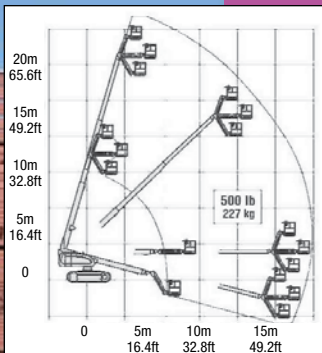

TELESCOPIC BOOM

JLG 660SJC

JLG 660SJC

Specification	Metric	Imperial
Working Height	22.15m	72ft 8in
Platform Height	20.32m	66ft 8in
Max Outreach	17.30m	56ft 9in
Safe Working Load (SWL)	227kg	500lb
Length (Stowed)	10.21m	33ft 6in
Width	2.49m	8ft 2in
Height (Stowed)	2.57m	8ft 5in
Weight	12,290kg	27,100lb
Power Source	Diesel	
Gradeability	29°	