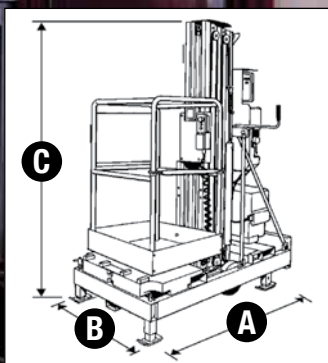

### GENIE IWP-20DC

Specification	Metric	Imperial
Working Height	8.15m	26ft 9in
Platform Height	6.15m	20ft 2in
Max Outreach	0.66m	2ft 2in
Safe Working Load (SWL)	136kg	300lbs
Length	<b>A</b> 1.52m	5ft
Width	<b>B</b> 0.81m	2ft 8in
Height (Stowed)	<b>C</b> 1.93m	6ft 4in
Weight	658kg	1,451lb
Power Source	Battery	