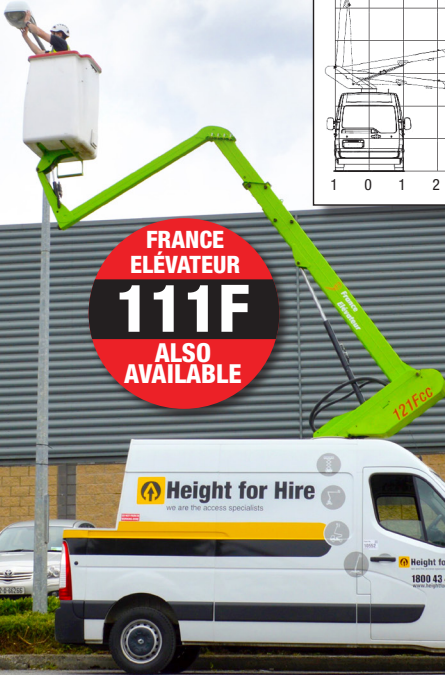

SELF DRIVE

France Elevateur 121F

FRANCE
ELÉVATEUR
111F
ALSO
AVAILABLE

IDEAL FOR

- Maintenance work
- Utilities
- Telecommunications
- Extra storage

FRANCE ELEVATEUR 121F

Specification	Metric	Imperial
Working Height	12.1m	39ft 8in
Platform Height	10.1m	33ft 1in
Max Outreach	7.00m	23ft
Safe Working Load (SWL)	120kg	265lb
Length	5.83m	19ft 1in
Width	2.20m	7ft 2in
Height	3.35m	10ft 11in
Weight	2,900kg	6,395lb
Power Source	Bi-Energy	