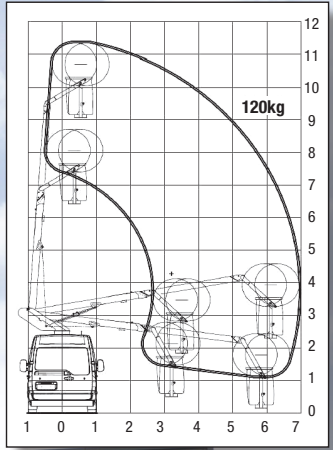

SELF DRIVE

France Elevateur 121F

FRANCE
ELÉVATEUR
111F
ALSO
AVAILABLE

IDEAL FOR

- Maintenance work
- Utilities
- Telecommunications
- Extra storage

FRANCE ELEVATEUR 121F

Specification	Metric	Imperial
Working Height	12.1m	39ft 8in
Platform Height	10.1m	33ft 1in
Max Outreach	7.00m	23ft
Safe Working Load (SWL)	120kg	265lb
Length	5.83m	19ft 1in
Width	2.20m	7ft 2in
Height	3.35m	10ft 11in
Weight	2,900kg	6,395lb
Power Source	Bi-Energy	