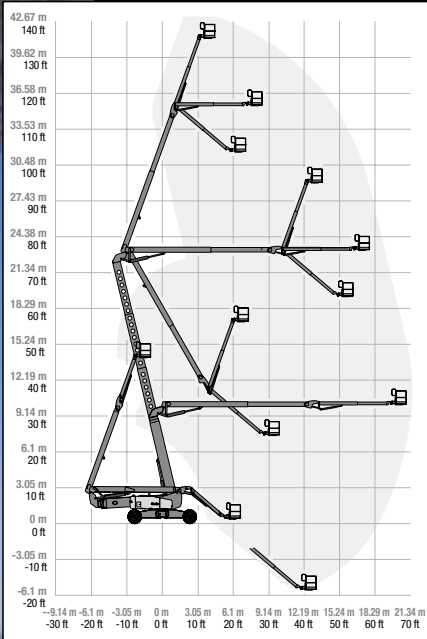

SUPER BOOM

Genie ZX-135/70

GENIE ZX-135/70

Specification	Metric	Imperial
Working Height	43.15m	141ft
Platform Height	41.15m	135ft
Max Outreach	21.26m	69ft 9in
Up and Over Clearance	23.00m	75ft 6in
Safe Working Load (SWL)	272kg	600lb
Length (Stowed)	12.93m	42ft 5in
Width Axles (Extended)	5.03m	16ft 6in
Width Axles (Retracted)	2.49m	8ft 2in
Height (Stowed)	3.09m	10ft 1.5in
Weight	20,573kg	45,356lb
Power Source	Diesel	
Gradeability	24°	