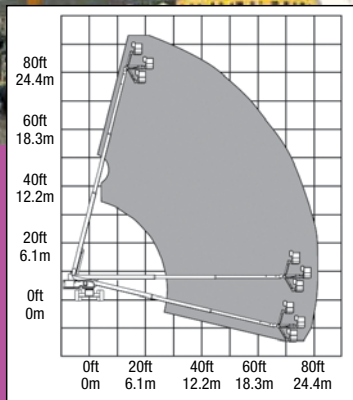

# TELESCOPIC BOOM

### GENIE S-85

Specification	Metric	Imperial
Working Height	27.74m	91ft
Platform Height	25.91m	85ft
Max Outreach	23.32m	76ft 6in
Safe Working Load (SWL)	227kg	500lb
Length (Stowed)	12.19m	40ft
Width Axles (Extended)	3.07m	10ft 1in
Width Axles (Retracted)	2.44m	8ft
Height (Stowed)	2.79m	9ft 2in
Weight	16,883kg	37,227lb
Power Source	Diesel	
Gradeability	24°	