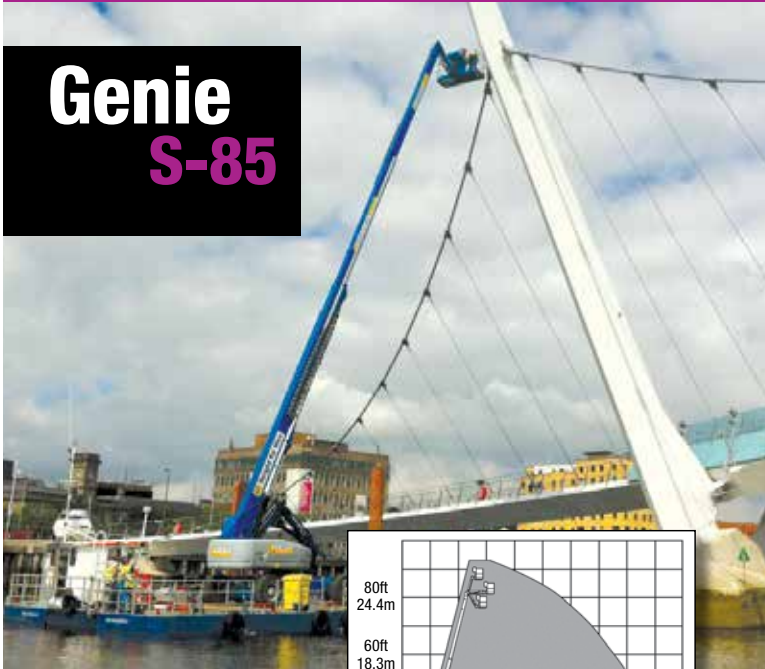

# TELESCOPIC BOOM

## Genie S-85

### GENIE S-85

Specification	Metric	Imperial
Working Height	27.74m	91ft
Platform Height	25.91m	85ft
Max Outreach	23.32m	76ft 6in
Safe Working Load (SWL)	227kg	500lb
Length (Stowed)	12.19m	40ft
Width Axles (Extended)	3.07m	10ft 1in
Width Axles (Retracted)	2.44m	8ft
Height (Stowed)	2.79m	9ft 2in
Weight	16,883kg	37,227lb
Power Source	Diesel	
Gradeability	24°	