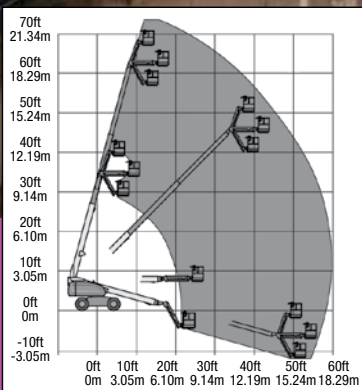

TELESCOPIC BOOM

JLG 660SJ

JLG 660SJ

Specification	Metric	Imperial
Working Height	21.97m	72ft 1in
Platform Height	20.32m	66ft 8in
Max Outreach	17.30m	56ft 9in
Safe Working Load (SWL)	227kg	500lb
Length (Stowed)	10.21m	33ft 6in
Width	2.41m	7ft 11in
Height (Stowed)	2.57m	8ft 5in
Weight	13,476kg	29,715lb
Power Source	Diesel	
Gradeability	24°	